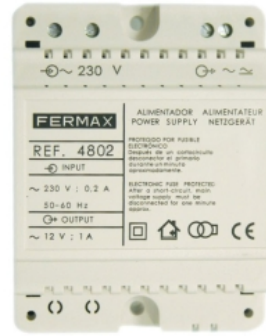

Weight: 3,7741008 kg

Size of product when packed: 27x24x24 cm

EAN 13: 8424299062082

Included products

BASIC CITYMAX TELEPHONE WHITE

Ref: 80447

Audio terminal. Installed in homes, enables communication with outdoor panel and door opening.

[+ INFO](#)

8/W CITY CLASSIC KIT PANEL

Ref: 8305

Installed in the accesses to the building, they enable communication with homes, door opening, guard unit call , etc.

[+ INFO](#)

P.S.U. DIN4 230VAC/12VAC-1A